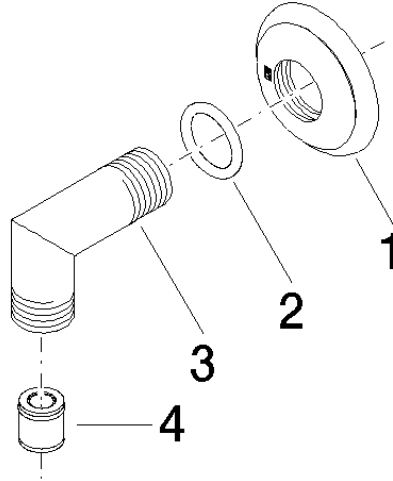

28 450 410

- 1/2" shower outlet
- rosette Ø 55 mm
- 1/2" connection
- WRAS 1809019

Intrinsic protection against back flow.

| | | |
|---|-------------------------------|---------------|
|  | Platinum | 28 450 410-08 |
|  | Chrome | 28 450 410-00 |
|  | Brushed Platinum | 28 450 410-06 |
|  | Durabrand (23kt Gold) | 28 450 410-09 |
|  | Brushed Durabrand (23kt Gold) | 28 450 410-28 |
|  | Brushed Dark Platinum | 28 450 410-99 |

Recommended miscellaneous

- Concealed wall elbow -** 35 085 970 90
- max. recess depth 163 mm
 - min. recess depth 90 mm

28 450 410

mm [inches]

Flow rate chart

Certificates

Belgaqua_21-381- WRAS_1809019.
27_7.

28 450 410

Spare parts list

| No. | Item Number | Name | Quantity used | Delivery time |
|-----|--------------------|---------------------|---------------|---------------|
| 1 | 09 27 35 003-08 | rosette | 1 | 40 |
| 2 | 90 14 10 026 00 90 | seal | 1 | 2 |
| 3 | 09 11 03 121-08 | connection | 1 | 40 |
| 4 | 90 23 01 141 00 90 | back-flow preventer | 1 | 2 |