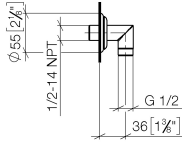

28 450 410

- 1/2" shower outlet
- rosette Ø 55 mm
- 1/2" connection
- WRAS 1809019

Intrinsic protection against back flow.

| | | |
|---|-------------------------------|---------------|
|  | Platinum | 28 450 410-08 |
|  | Chrome | 28 450 410-00 |
|  | Brushed Platinum | 28 450 410-06 |
|  | Durabrand (23kt Gold) | 28 450 410-09 |
|  | Brushed Durabrand (23kt Gold) | 28 450 410-28 |
|  | Brushed Dark Platinum | 28 450 410-99 |

Recommended miscellaneous

- Concealed wall elbow -** 35 085 970 90
- max. recess depth 163 mm
 - min. recess depth 90 mm

28 450 410

mm [inches]

Flow rate chart

Certificates

Belgaqua_21-381- WRAS_1809019.
27_7.

28 450 410

Spare parts list

| No. | Item Number | Name | Quantity used | Delivery time |
|-----|--------------------|---------------------|---------------|---------------|
| 1 | 09 27 35 003-08 | rosette | 1 | 40 |
| 2 | 90 14 10 026 00 90 | seal | 1 | 2 |
| 3 | 09 11 03 121-08 | connection | 1 | 40 |
| 4 | 90 23 01 141 00 90 | back-flow preventer | 1 | 2 |